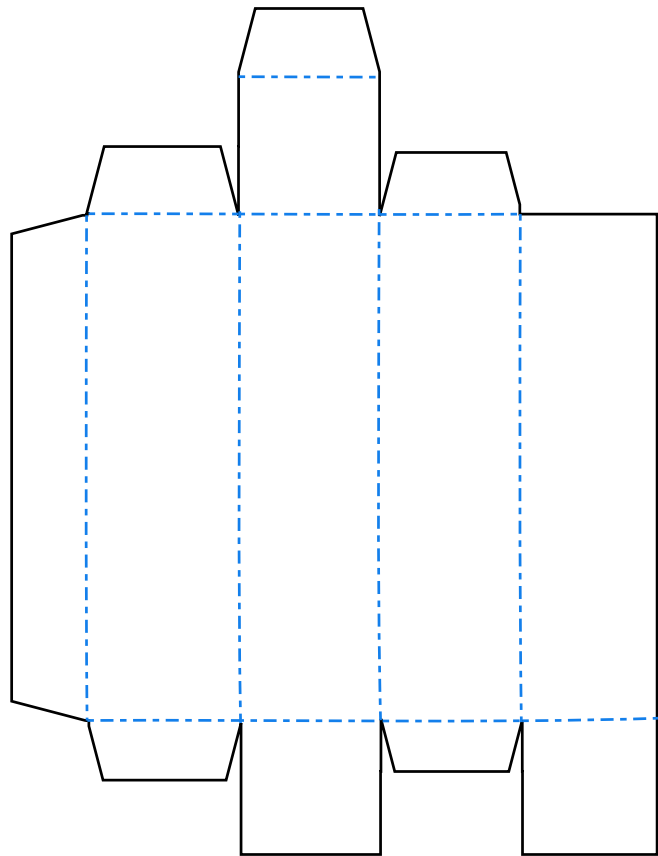

# Lip Balm Gift Tote Templates

The size of the lip balm tube is 1.5 cm square by 6.5 cm tall, or 1/2" x 2 1/2").