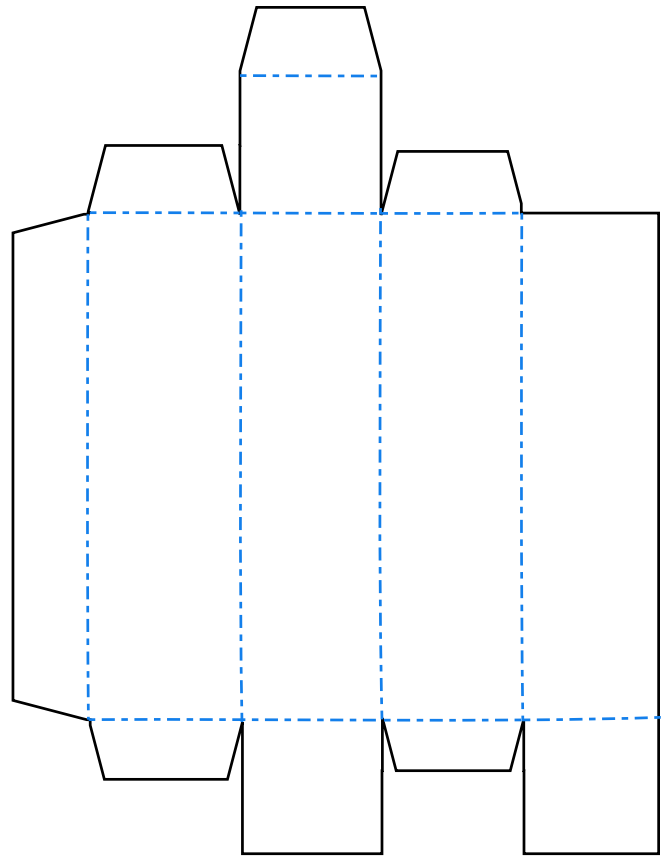

# Lip Balm Gift Tote Templates

The size of the lip balm tube is 1.5 cm square by 6.5 cm tall, or 1/2" x 2 1/2".