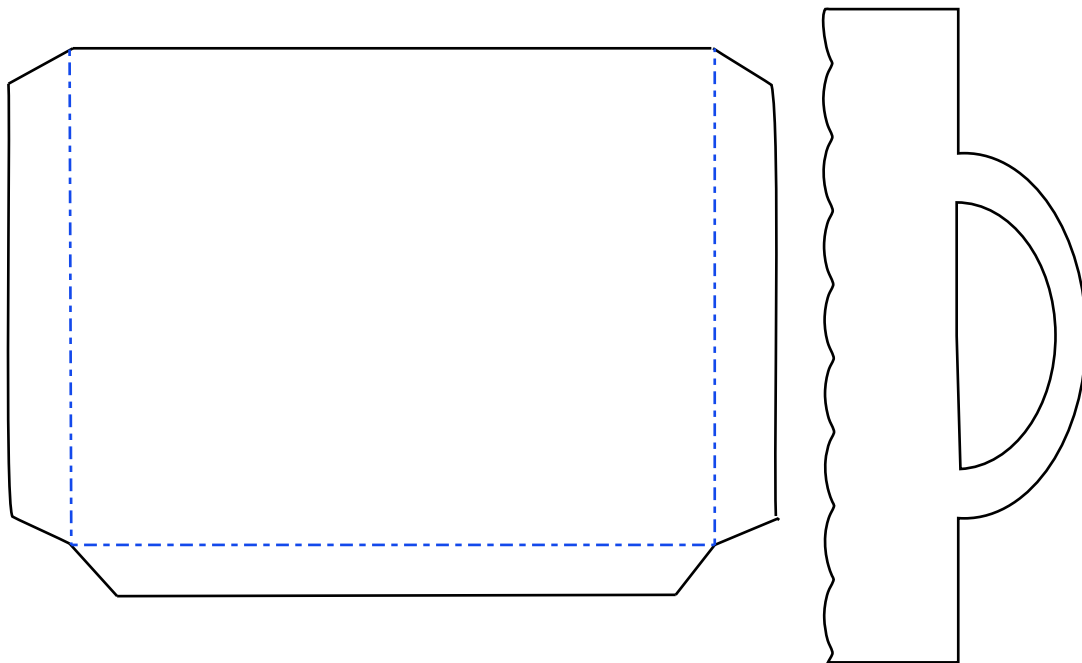

Mini Tote Bag Templates - any depth

Side strip measures 30cm (approx 12"), but any width you choose & is scored & folded with 10cm (4") spacings.

This side strip measures 23cm (9 1/8" approx), & any width you choose. It is scored & folded at 7 & 16cm (2 3/4 & 6 3/8" approx).