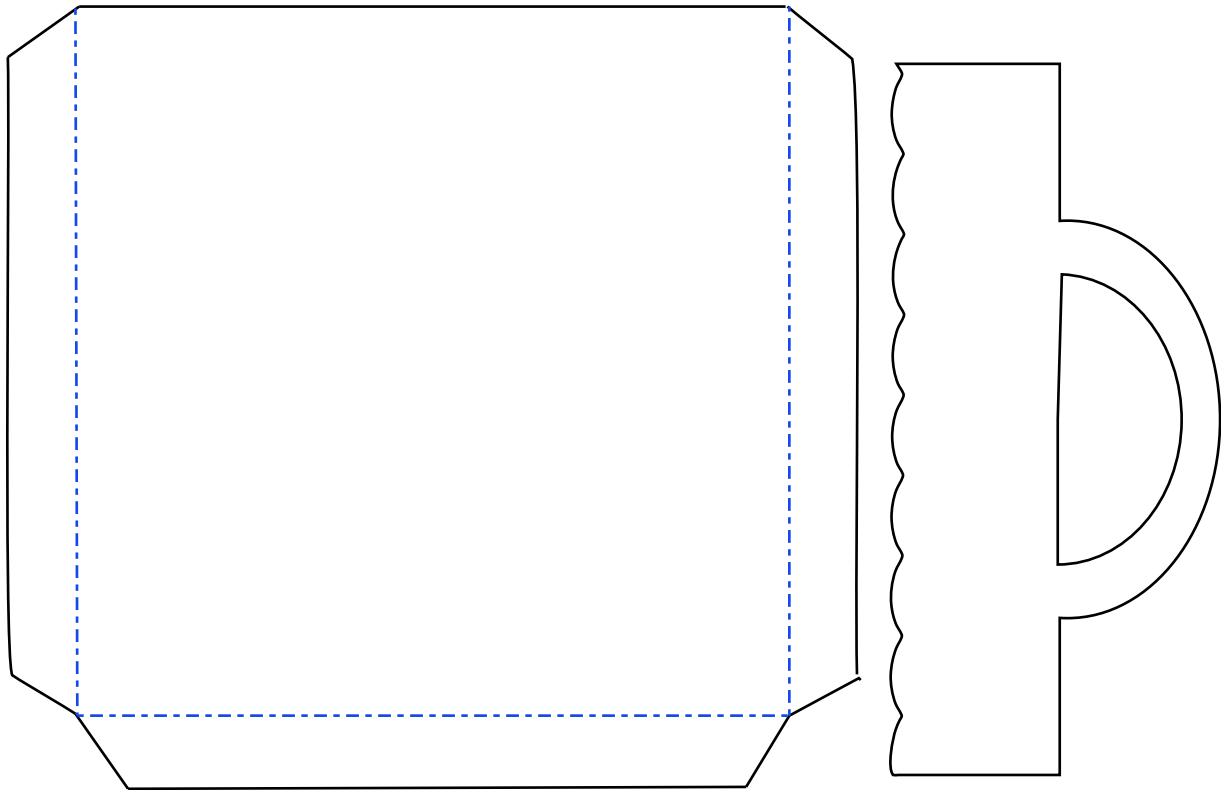

Mini Tote Bag Templates - any depth

Side strip measures 30cm (approx 12"), but any width you choose & is scored & folded with 10cm (4") spacings.

This side strip measures 23cm (9 1/8" approx), & any width you choose. It is scored & folded at 7 & 16cm (2 3/4 & 6 3/8" approx).