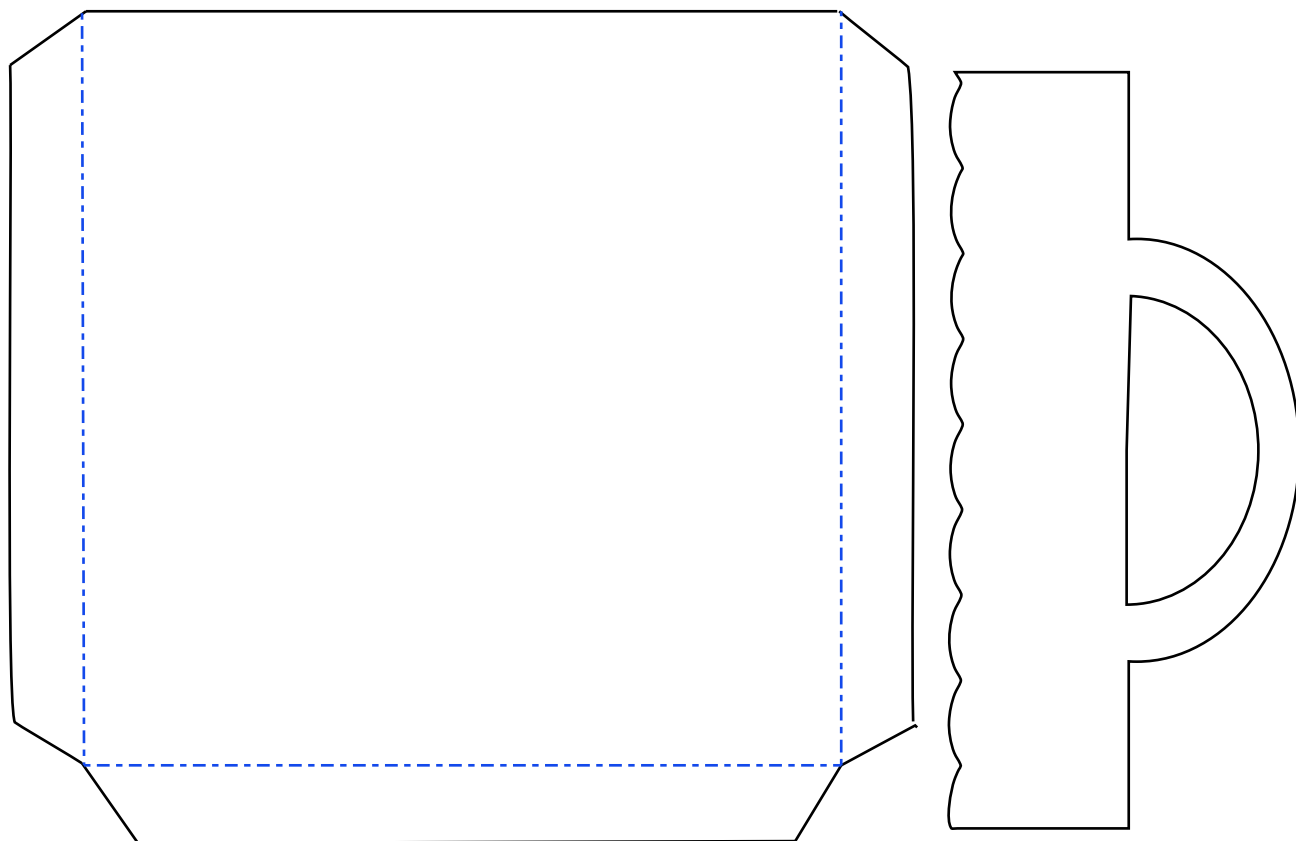

## Mini Tote Bag Templates - any depth

Side strip measures 30cm (approx 12"), but any width you choose & is scored & folded with 10cm (4") spacings.

This side strip measures 23cm (9 1/8" approx), & any width you choose. It is scored & folded at 7 & 16cm (2 3/4 & 6 3/8" approx).