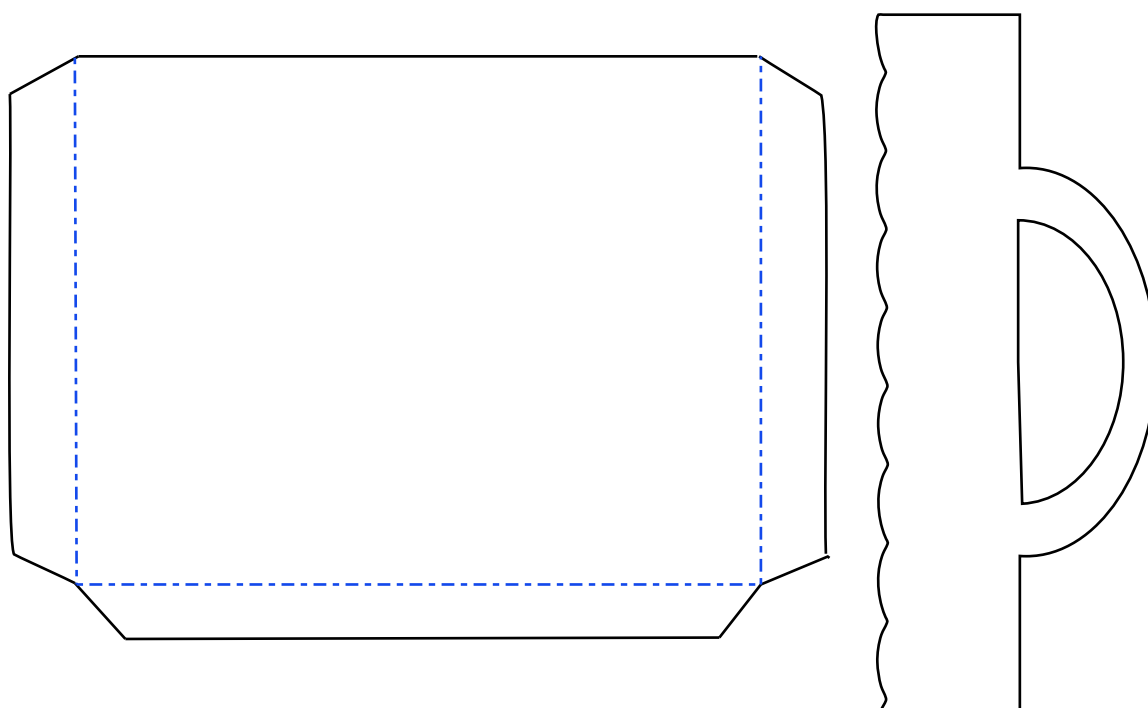

## Mini Tote Bag Templates - any depth

Side strip measures 30cm (approx 12"), but any width you choose & is scored & folded with 10cm (4") spacings.

This side strip measures 23cm (9 1/8" approx), & any width you choose. It is scored & folded at 7 & 16cm (2 3/4 & 6 3/8" approx).