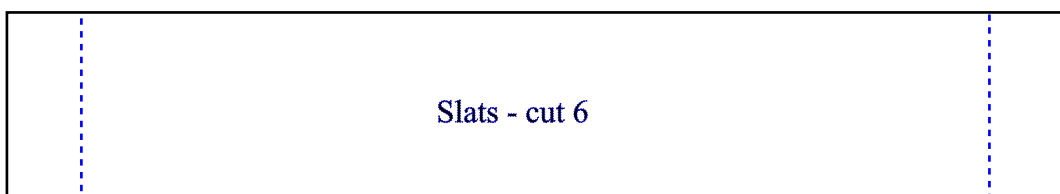

# Scrap Card Mini Crate Templates

Base panel (9 x 12cm)

End panel - cut 2

Slats - cut 6