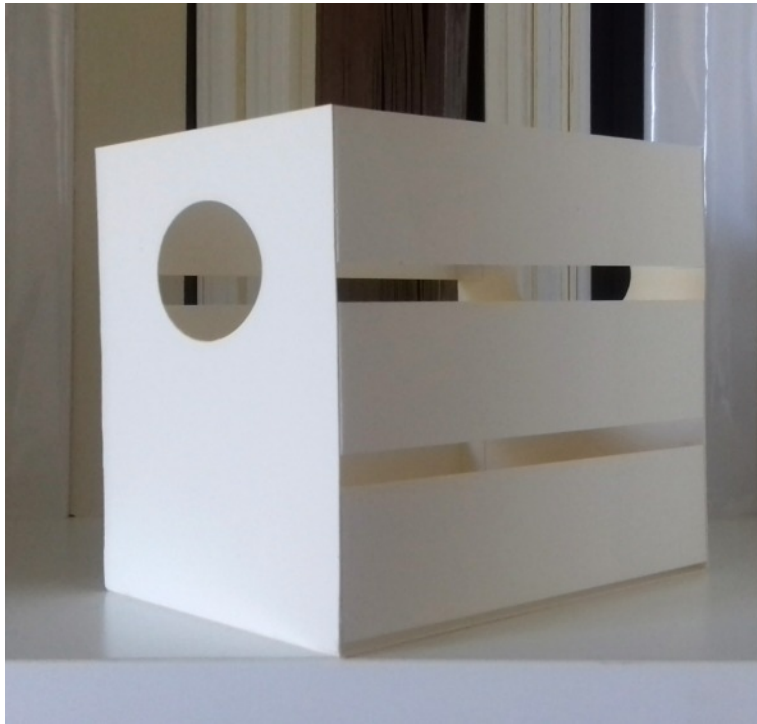

# Scrap Card Mini Crate Templates

Base panel (9 x 12cm)

End panel - cut 2

Slats - cut 6