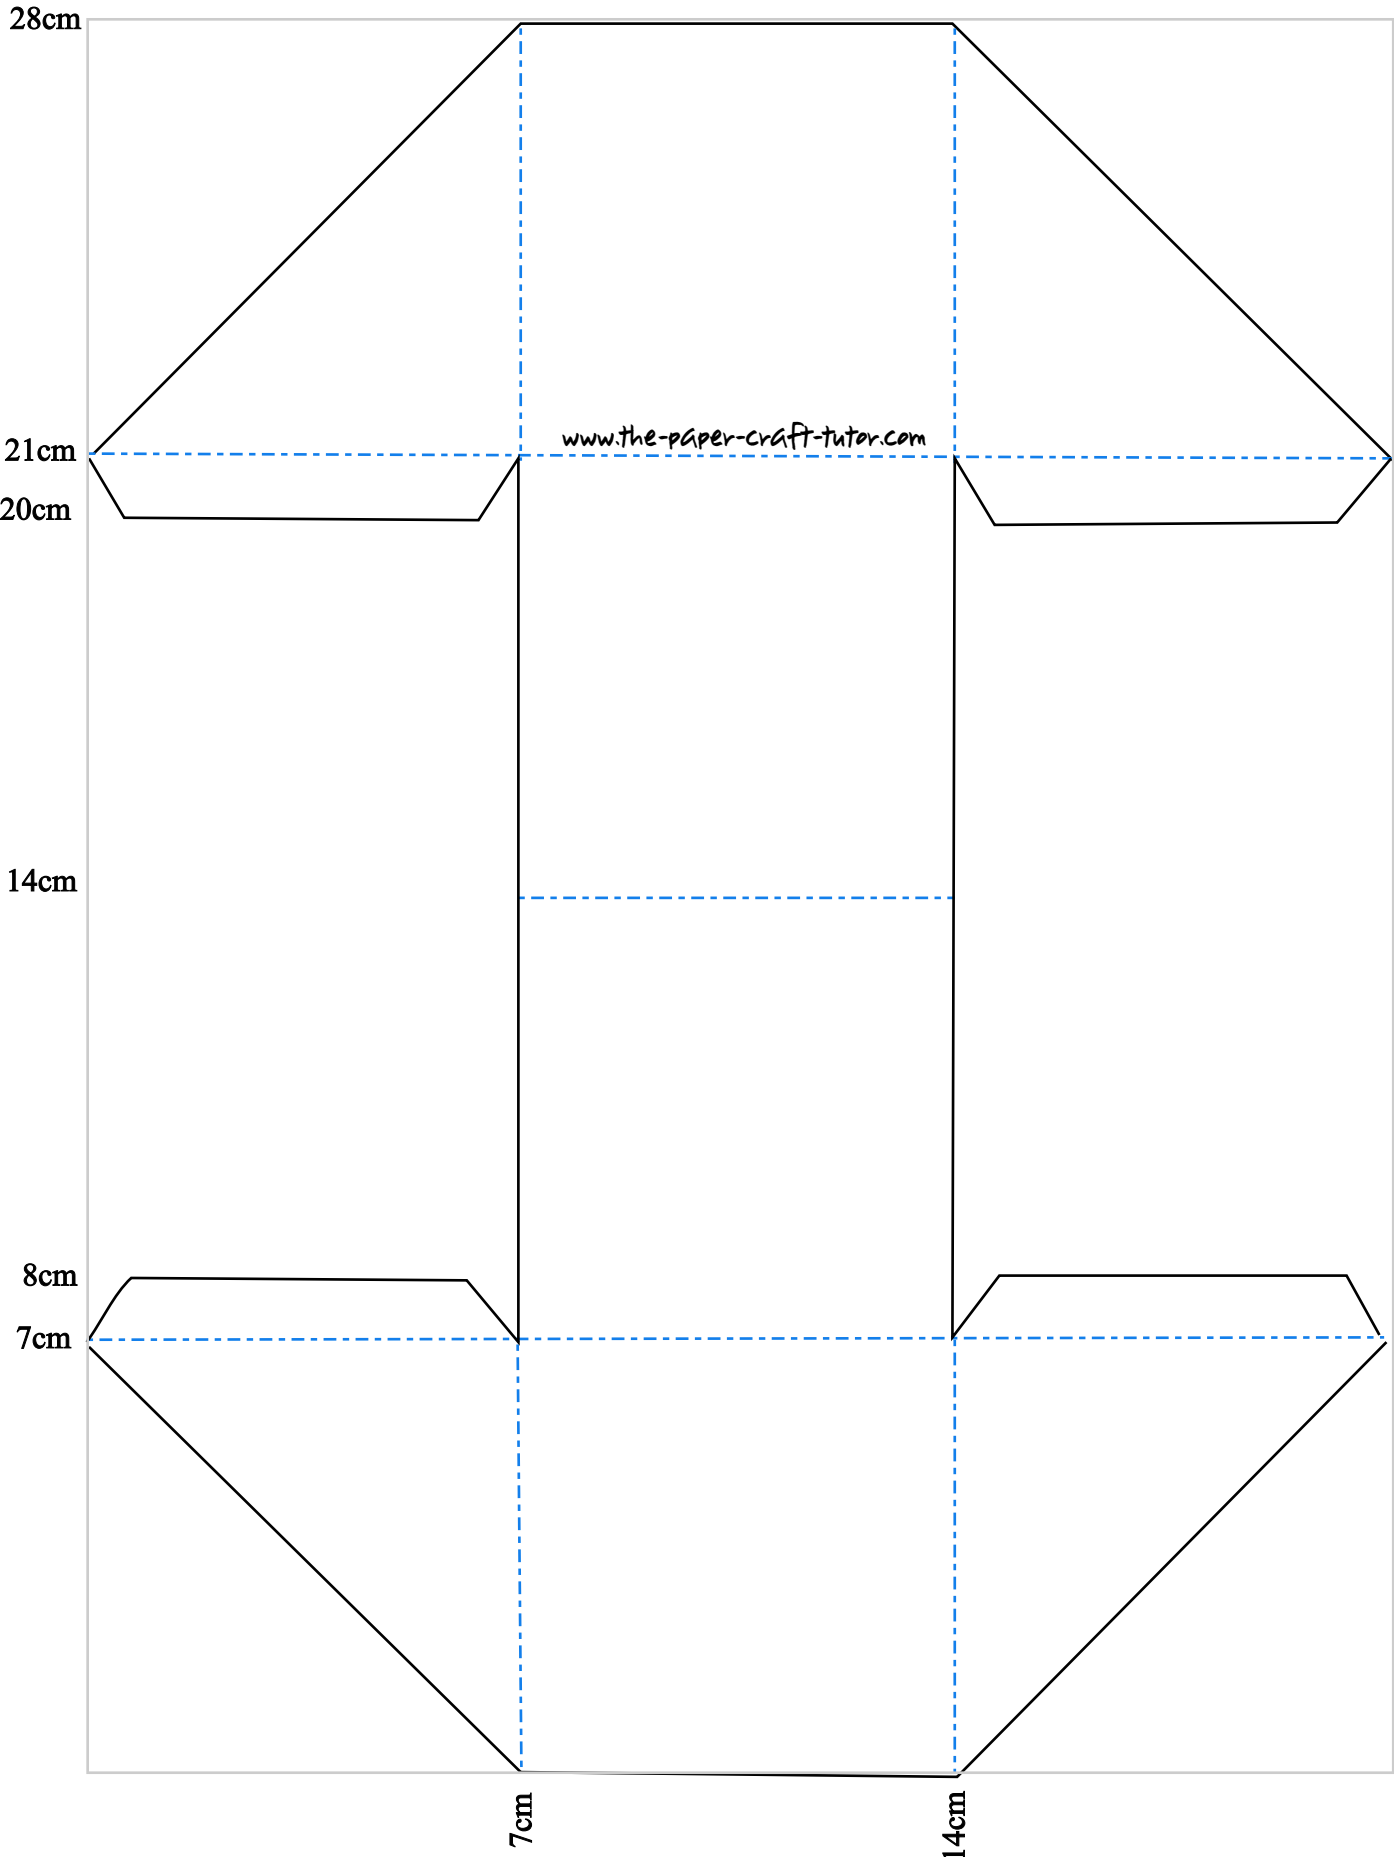

Cut a 1.7cm strip from the length of a regular sheet of A4 card, making it 21 x 28cm.

Interior box template - ACTUAL SIZE - cut three

[www.the-paper-craft-tutor.com](http://www.the-paper-craft-tutor.com)