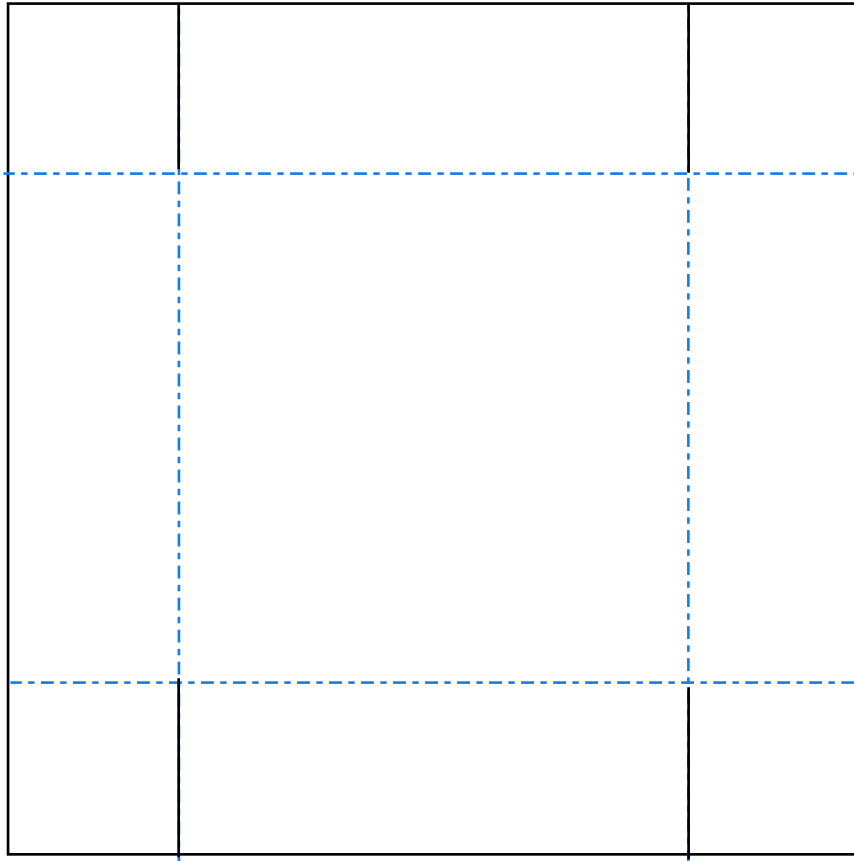

Cut a 1.7cm strip from the length of a regular sheet of A4 card, making it 21 x 28cm.

Interior box template - ACTUAL SIZE - cut three

[www.the-paper-craft-tutor.com](http://www.the-paper-craft-tutor.com)