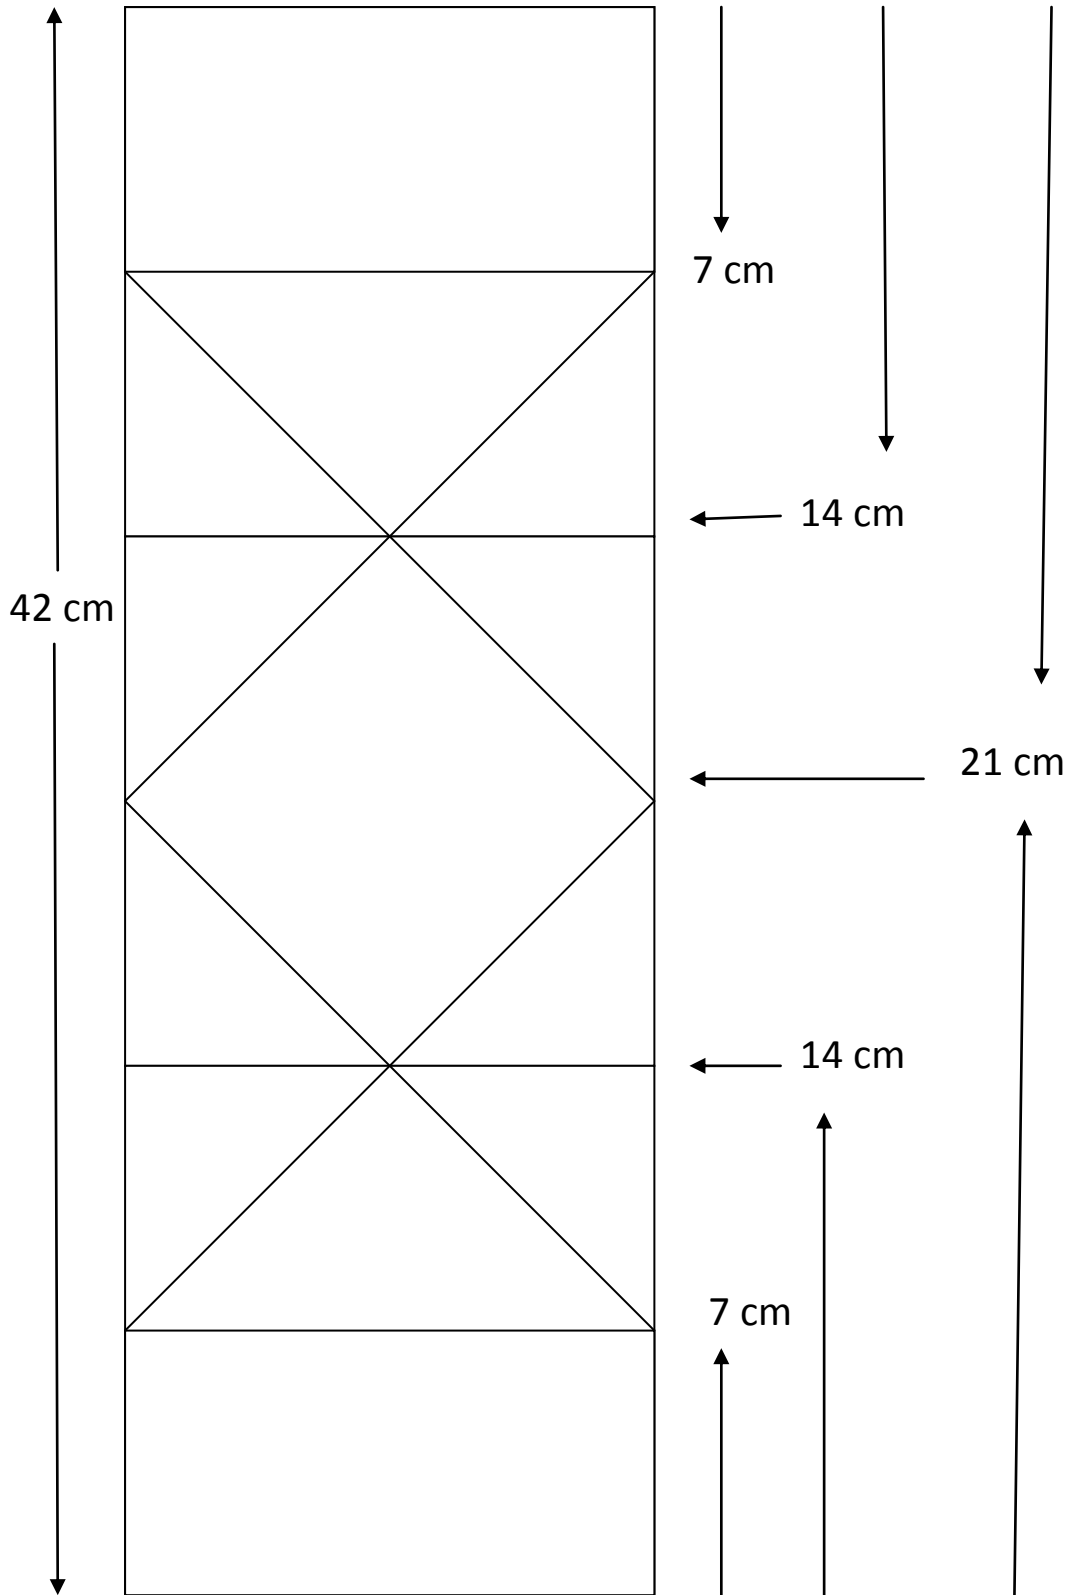

# Central Diamond Card Folding Worksheet:

Requires A3 card cut vertically down the centre

Finished card approx. 14.5 /14.8 cm square.